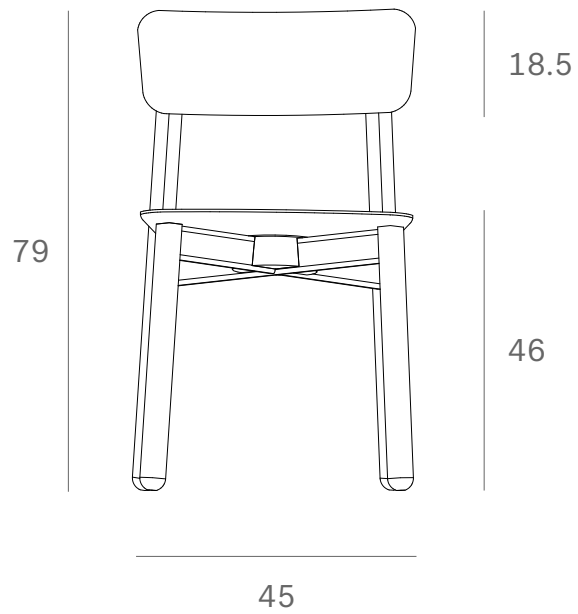

Ethnicraft

50072 - Oak Casale dining chair - Dimensions (cm)

*Ethnicraft*

50072 - Oak Casale dining chair - Dimensions (inches)