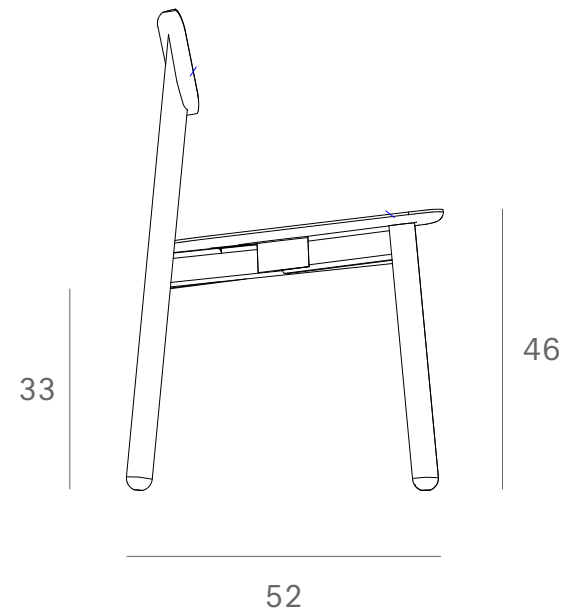

Ethnicraft

50072 - Oak Casale dining chair - Dimensions (cm)

*Ethnicraft*

50072 - Oak Casale dining chair - Dimensions (inches)