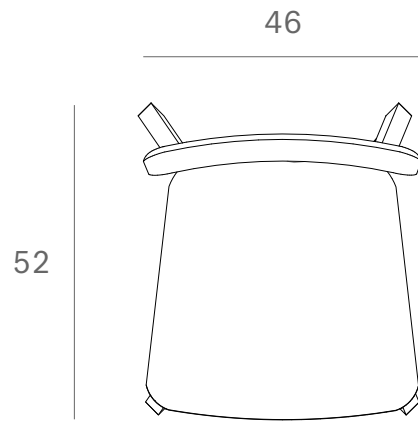

Ethnicraft

50072 - Oak Casale dining chair - Dimensions (cm)

*Ethnicraft*

50072 - Oak Casale dining chair - Dimensions (inches)